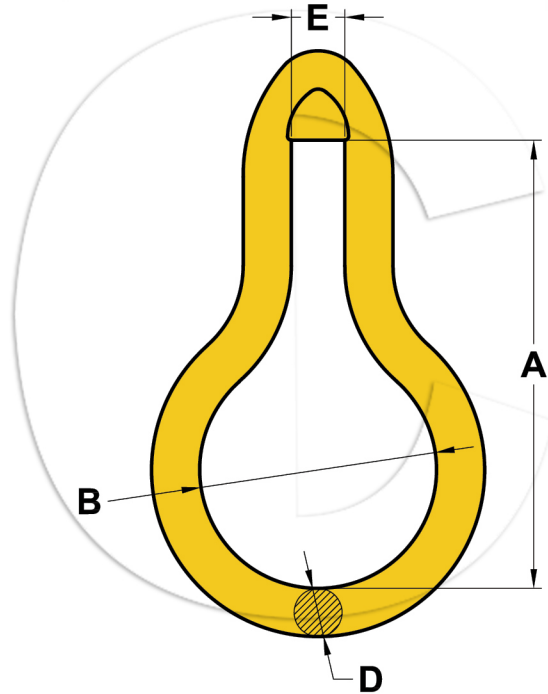

WAIST LINK

Size (in.)	Minimum Breaking Strength (lbs)	Weight Each (lbs.)	Dimensions (mm)			
			A	B	E	D
3/8	31000	2.03	139	59	13.6	19

⚠ WARNING Never exceed Working Load Limit