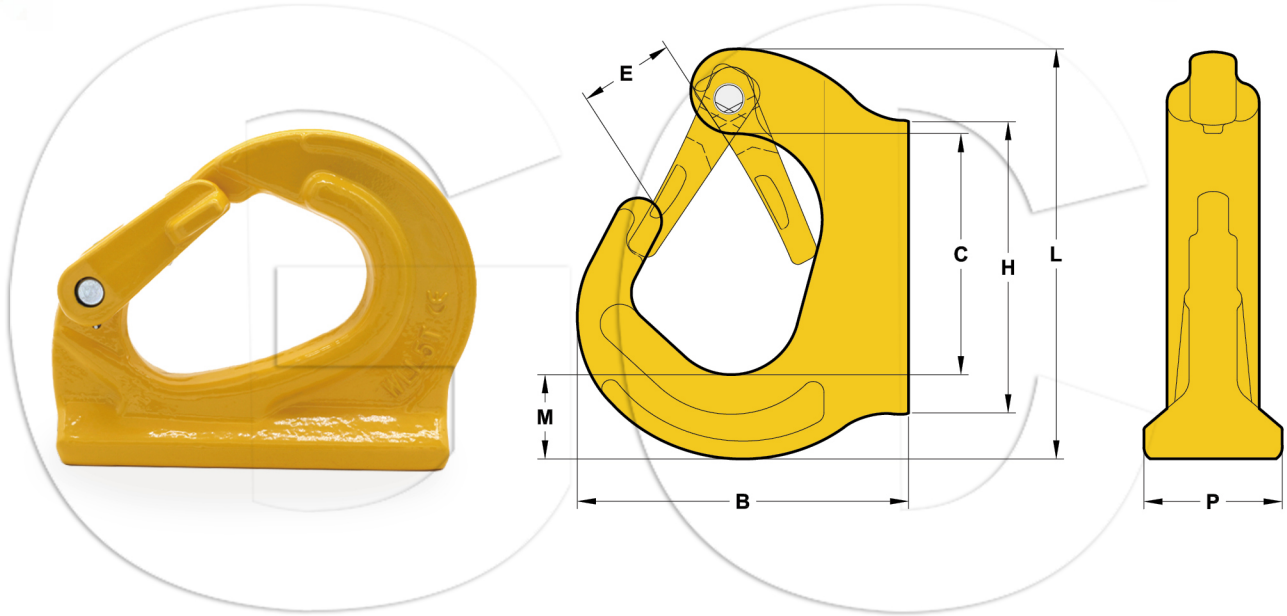

G80 WELD ON HOOK

Size	Weight Each (kg)	Working Load Limit (t)	Breaking Load Limit (t)	B ± 1.5	C ± 1.2	E ± 0.5	H ± 2	M ± 1	P ± 1	L ± 2
2T	0.83	2	10	92	67	30	81	23.3	34	114
3T	1.2	3	15	106	73.5	33.2	116	33.6	36	129
5T	2.46	5	25	133	94	35	159	44	43.5	171
8T	3.26	8	40	136.5	94	33.31	159	44	51	177
10T	5.17	10	50	169.5	134.5	50.54	194	54.7	53	223