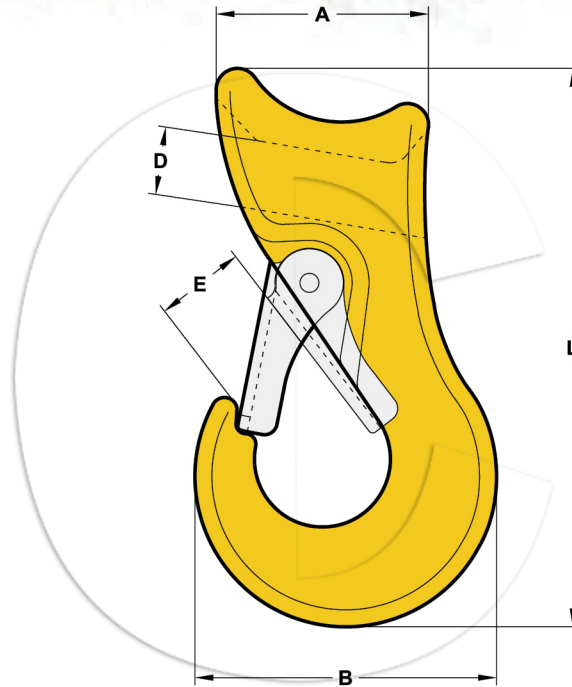

G80 SLIDING EYE CHOKE HOOK

Size	Weight Each (kg)	Working Load Limit (t)	Breaking Load Limit (t)	D ± 0.5	A ± 1.5	B ± 1.5	E ± 2	L ± 3
3/8-1/2	0.68	1.6	8	17	50	71	21	132
5/8	1.21	2	10	22	63.5	79	23	151.5
3/4	1.99	3	15	28	69	103	29	170
1	4.18	5	25	32.5	85.7	135	38	213