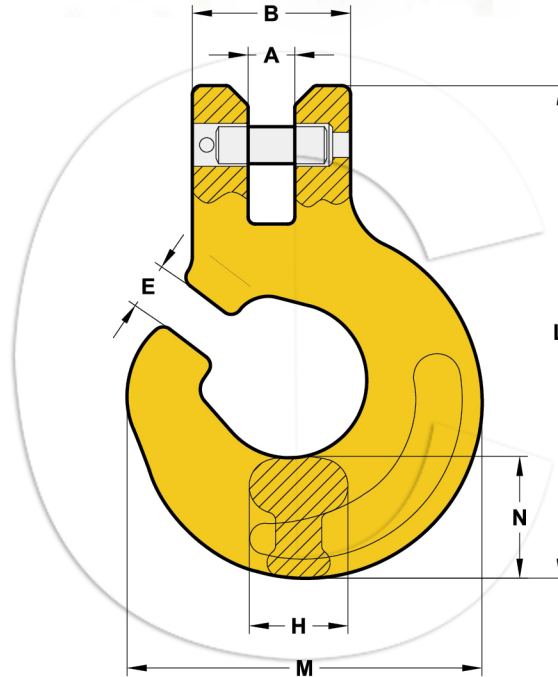

# G80 CLEVIS FOREST HOOK

Size	Weight Each (kg)	Working Load Limit (t)	Breaking Load Limit (t)	B ± 1.2	A ± 0.5	E ± 0.5	H ± 1	M ± 2	N ± 0.5	L ± 2
6	0.413	1.12	4.48	31	8.5	8.5	18	66.5	24.5	83
7/8	0.413	2	8	35	9.5	10.5	18	72.7	22.2	95.5
10	0.92	3.15	12.6	44	13	13	22	97	33.5	137
13	1.75	5.3	21.2	53	15	16	30	119	40	165