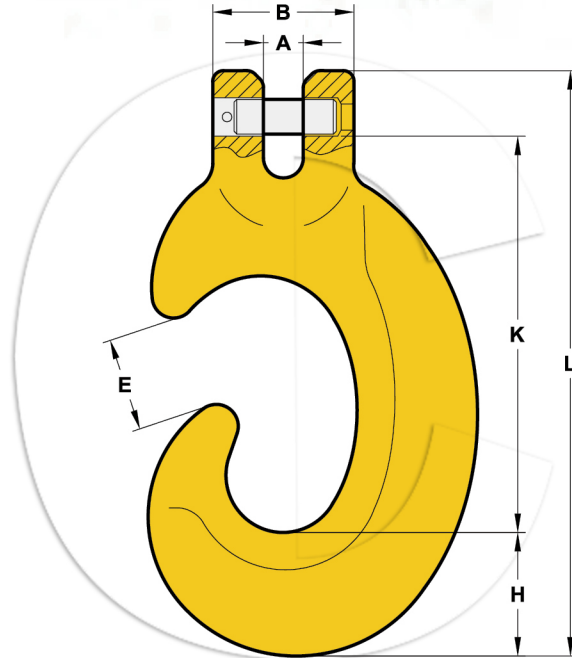

G80 CLEVIS C HOOK

Size	Weight Each (kg)	Working Load Limit (t)	Breaking Load Limit (t)	A ± 0.5	E ± 1	B ± 1.5	H ± 1	K ± 2	L ± 2.5
7/8	0.57	2	8	9.5	20	35	28	90	136
10	1.4	3.15	12.6	13	29.5	46	39.5	127	189
13	3.0	5.3	21.2	16.5	39.5	59	52	166.5	246
16	5.42	8	32	18.5	46.5	72	59	206	298