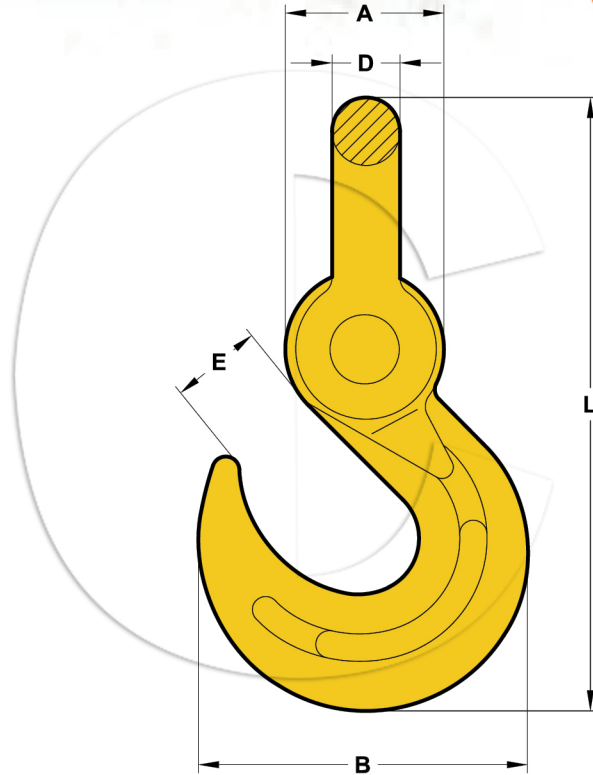

G80 TRACTOR HOOK

Size	Weight Each (kg)	Working Load Limit (t)	Breaking Load Limit (t)	A ± 1	D ± 0.6	L ± 2	B ± 2	E ± 0.5
8.5T	5.45	8.5	34	70	30	270.5	145.3	40

⚠️ WARNING Never exceed Working Load Limit