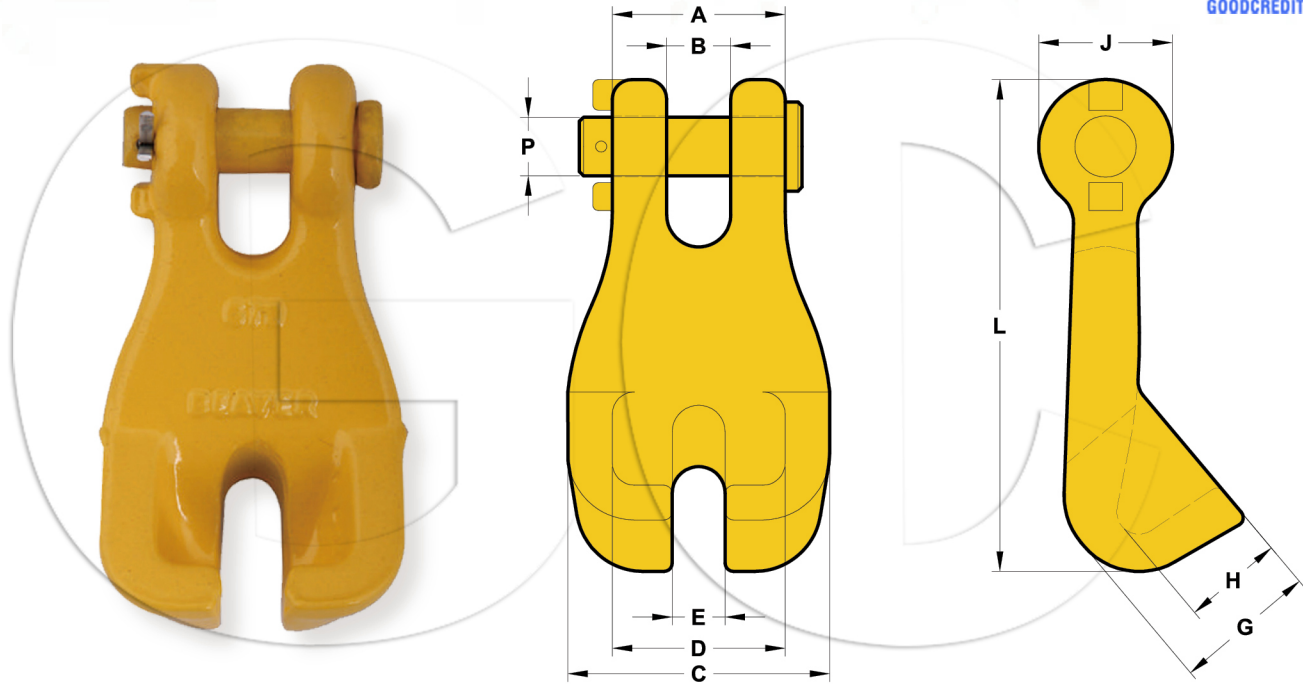

AUSTRALIA TYPE CLEVIS CLAW HOOK

Size (mm)	Working Load Limit (lbs)	Weight (kg)	Dimensions (mm)									
			A	B	C	D	E	J	G	H	L	P
7-8	3800	0.55	31	11.5	47	31	9.5	24	25.5	18	88.3	9.6
10	6000	0.59	33	12.5	55	17	11.5	27	30	21	103.3	12