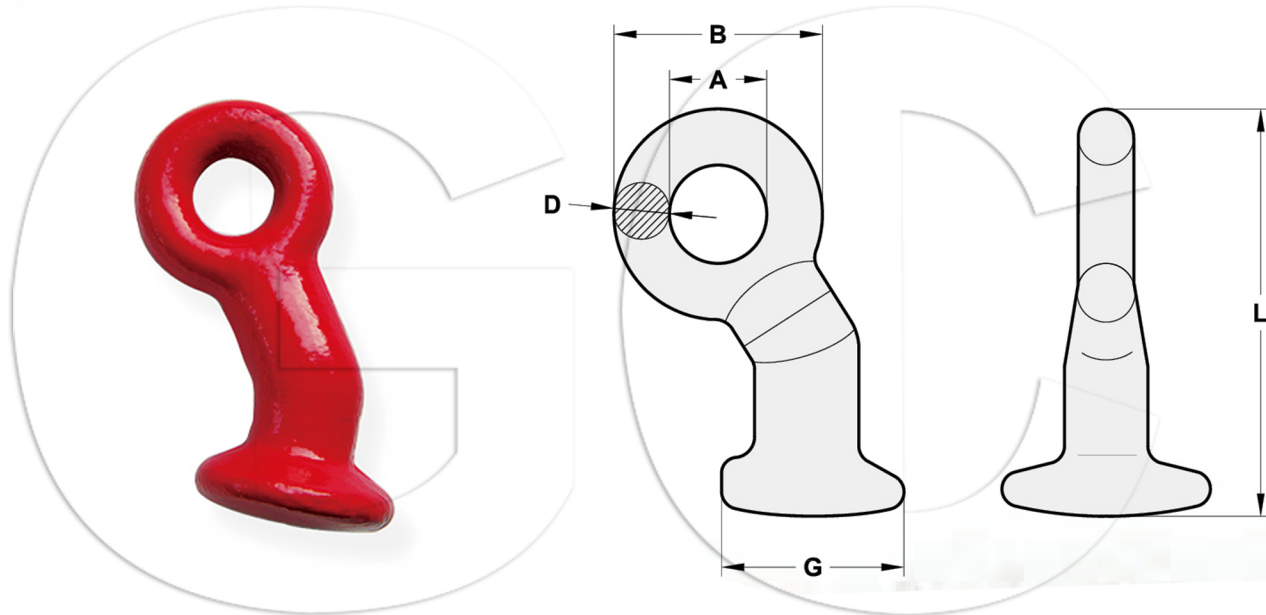

G80 EYE ELEPHANT FOOT

Size (mm)	Weight Each (kg)	Working Load Limit (t)	A	B	D	G	L
13	0.67	5	28	60	16	52.5	116

⚠ WARNING Never exceed Working Load Limit