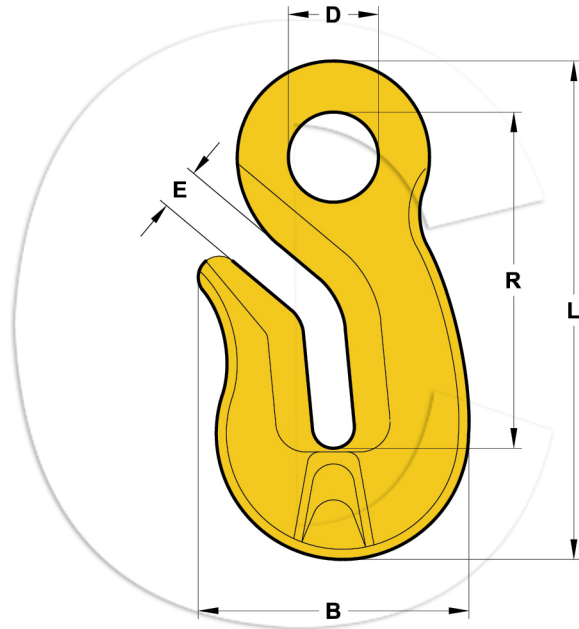

G80 DEEP THROAT EYE GRAB HOOK

Size	Weight Each (kg)	Working Load Limit (t)	Breaking Load Limit (t)	D ± 1	E ± 0.3	B ± 1.2	R ± 1.5	L ± 1.5
6-8	0.16	1.12	4.48	15	7	45	56	83
7/8-8	0.35	2	8	16	9.6	52	75.3	106.5
10-8	0.75	3.15	12.6	21	13	66	84.5	124.5