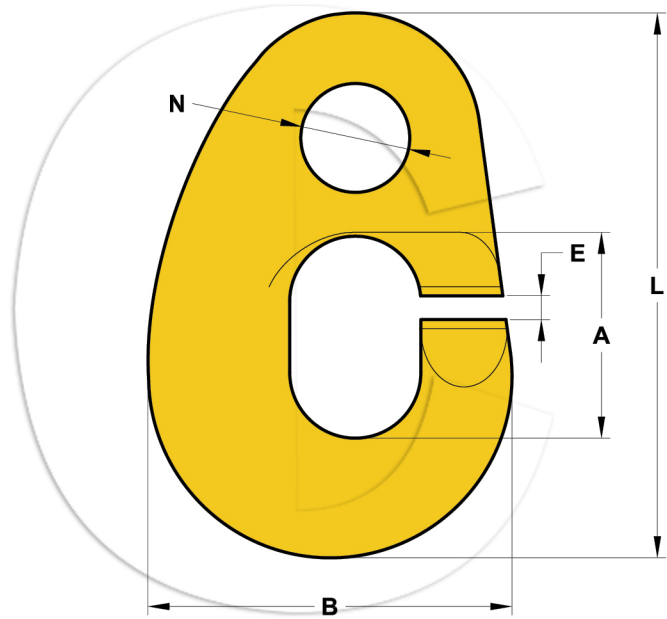

ALLOY FORGED G HOOK

Size	Weight Each (kg)	Working Load Limit (t)	Breaking Load Limit (t)	L	N	B	A	E
1.5T	0.4	1.6	6	91.5	18.3	61	33.9	4
2.6T	0.7	2.6	10.4	116.5	21.3	78.5	42	4
4T	1.35	4	16	144	25.5	94	56.8	4
6T	2.115	6	24	164	30.3	111	64	5