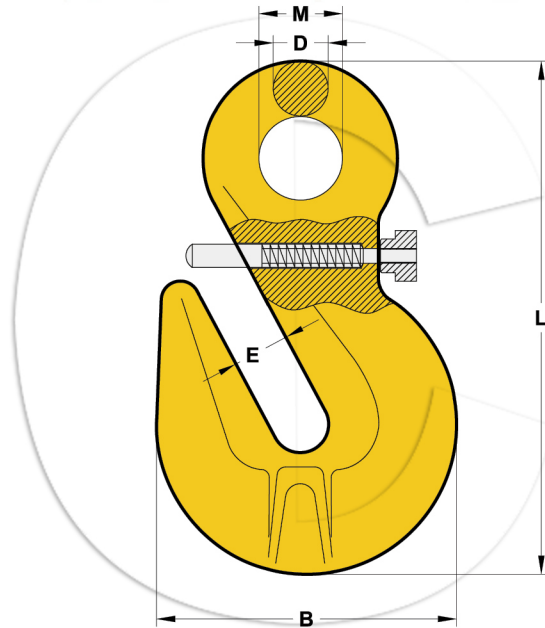

G80 EYE SHORTENING GRAB HOOK WITH SAFETY PIN

Size	Weight Each (kg)	Working Load Limit (t)	Breaking Load Limit (t)	M ± 1	B ± 1.5	D ± 1	E ± 0.5	L ± 2
7/8-8	0.29	2	8	17	50	9.5	11	88.5
10-8	0.75	3.15	12.6	20	71	13	13	121.5
13-8	1.62	5.3	21.2	26	96	15.5	16.5	158