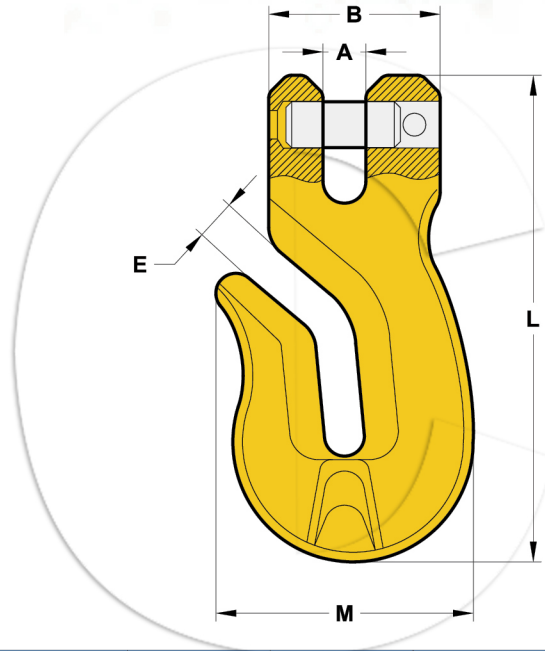

G80 DEEP THROAT CLEVIS GRAB HOOK

Size	Weight Each (kg)	Working Load Limit (t)	Breaking Load Limit (t)	A ± 0.5	B ± 1	E ± 0.5	M ± 2	L ± 2.5
6-8	0.19	1.12	4.48	7.5	31.5	7.5	45	85
7/8-8	0.35	2	8	9	37.5	10	57	106
10-8	0.75	3.15	12.6	12.5	47.5	13	74	127
13-8	1.63	5.3	21.2	15	58.5	15.5	89	165.5