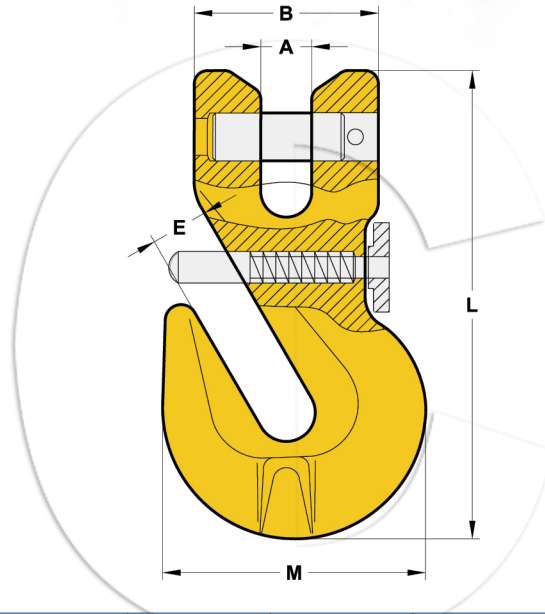

G80 CLEVIS GRAB HOOK WITH SAFETY PIN

Size	Weight Each (kg)	Working Load Limit (t)	Breaking Load Limit (t)	A ± 0.5	B ± 1.2	E ± 0.5	M ± 2	L ± 2
6-8	0.28	1.12	4.48	8	32	8	43.5	75
7/8-8	0.33	2	8	9.5	35	11	19.5	89
10-8	0.88	3.15	12.6	12.5	42.5	13.2	70.5	126.5
13-8	1.85	5.3	21.2	15	63	16.5	90	163.5
16-8	3.24	8	32	19.5	65.5	19.2	112.5	183.5