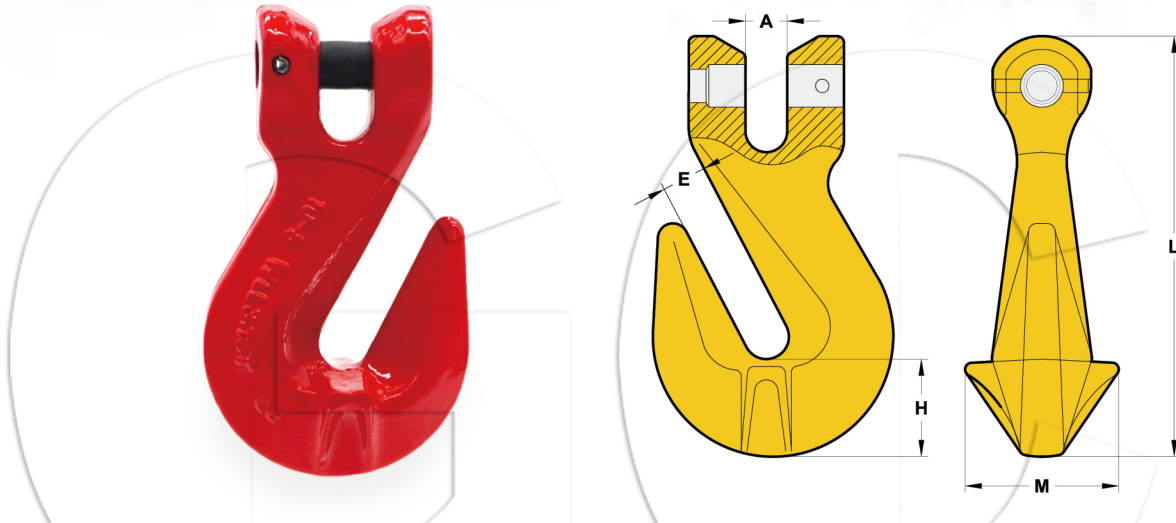

G80 CLEVIS GRAB HOOK

Size	Weight Each (kg)	Working Load Limit (t)	Breaking Load Limit (t)	E ± 1	A ± 0.5	H ± 1	W ± 1	L ± 2
6-8	0.25	1.12	4.48	8.3	8	17.7	26.7	75
7/8-8	0.32	2	8	11	9.5	18.5	33.5	89
10-8	0.73	3.15	12.6	13	12.5	29	46	126
13-8	1.6	5.3	21.2	16.5	15	42.7	57.5	163.5
16-8	2.8	8	32	19	18.5	45	74	183.5
20-8	5	12.5	50	24	23	56	74	219
22-8	6.3	15	60	27	27	68.5	90	254
26-8	14.5	21.2	84.8	30	30	77	102	309