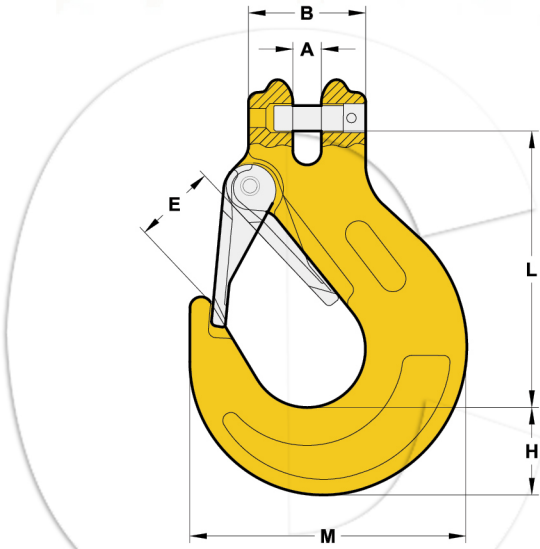

G80 CLEVIS SELFLOCK HOOK WITH CAST LATCH

Size	Weight Each (kg)	Working Load Limit (t)	Breaking Load Limit (t)	A ± 0.5	B ± 1.2	E ± 1	H ± 2	L ± 2	M ± 2
6-8	0.3	1.12	4.48	7.5	32	19.5	20	88	68
7/8-8	0.55	2	8	9.5	38.5	24	25	106	85.5
10-8	0.96	3.15	12.6	13	48	28	36	127.5	106
13-8	1.52	5.3	21.2	16.5	55	34.5	41.6	154.4	130
16-8	3.43	8	32	18.5	65.5	43	46.2	189.8	155.5
20-8	6.73	12.5	50	24	92	51.5	51	230	180