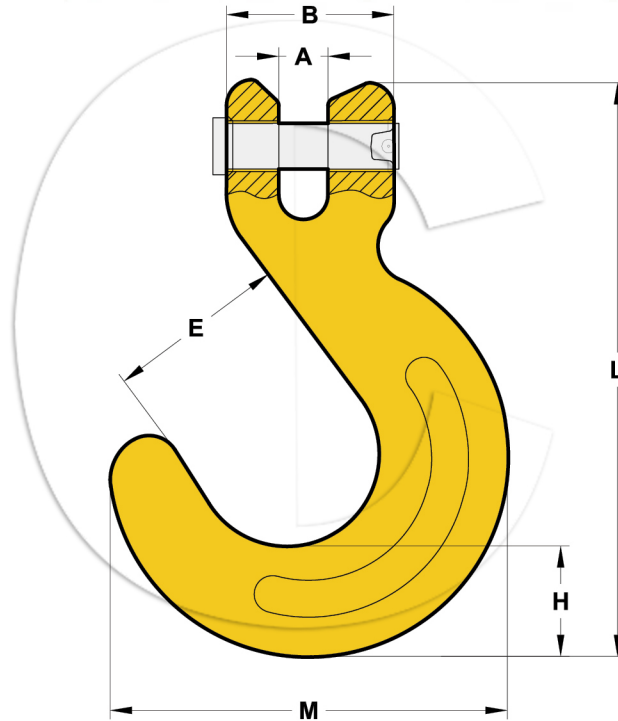

G80 CONTAINER HOOK

Size (mm)	Weight Each (kg)	Working Load Limit (t)	Breaking Load Limit (t)	A	B	E	H	M	L
13	1.5	5	20	7.5	32	19.5	20	88	68

⚠ WARNING Never exceed Working Load Limit