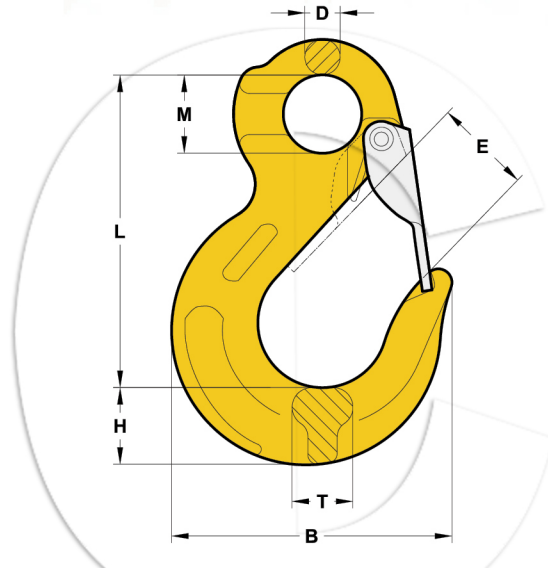

# G80 EYE SLING HOOK WITH CAST LATCH

Size	Weight Each (kg)	Working Load Limit (t)	Breaking Load Limit (t)	D ± 1	E ± 1	H ± 1	L ± 2	M ± 1	T ± 1	B ± 1
6-8	0.3	1.12	4.48	9	18.5	20	89	20.5	16	68
7/8-8	0.55	2	8	11	22	27	106.5	25	20	84
10-8	1.05	3.15	12.6	14	28	33	134.5	34	23	102.5
13-8	1.75	5.3	21.2	17.5	35	40	167.5	42.5	28	128.5
16-8	3.2	8	32	22	43	48	205	52	32	156.5
20-8	5.3	12.5	50	26	51.5	56	244	62	43	187