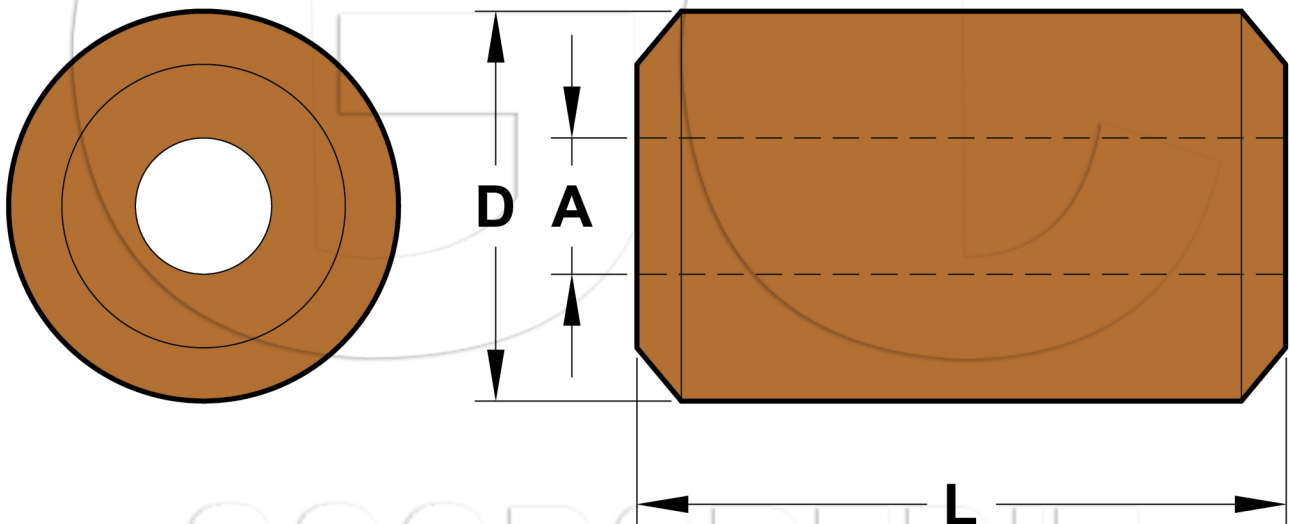

US TYPE COPPER BUTTON STOPS

GOODCREDIT

- Zinc Plated, Nickle Plated & Chrome Plated are available on request.

Size (in)	Weight Per 1000 (kg)	Dimensions (mm)		
		A	D	L
3/64	0.67	1.59	4.46	5.56
1/16	0.96	1.98	5.16	5.56
3/32	3.9	2.78	8.33	8.33
1/8	3.3	3.97	8.33	8.33
5/32	6.5	4.76	10.72	8.33
3/16	6.2	5.56	10.72	8.33
7/32	6.0	6.35	10.72	15.88
1/4	32	7.14	16.67	17.46
5/16	29	9.53	16.67	17.46