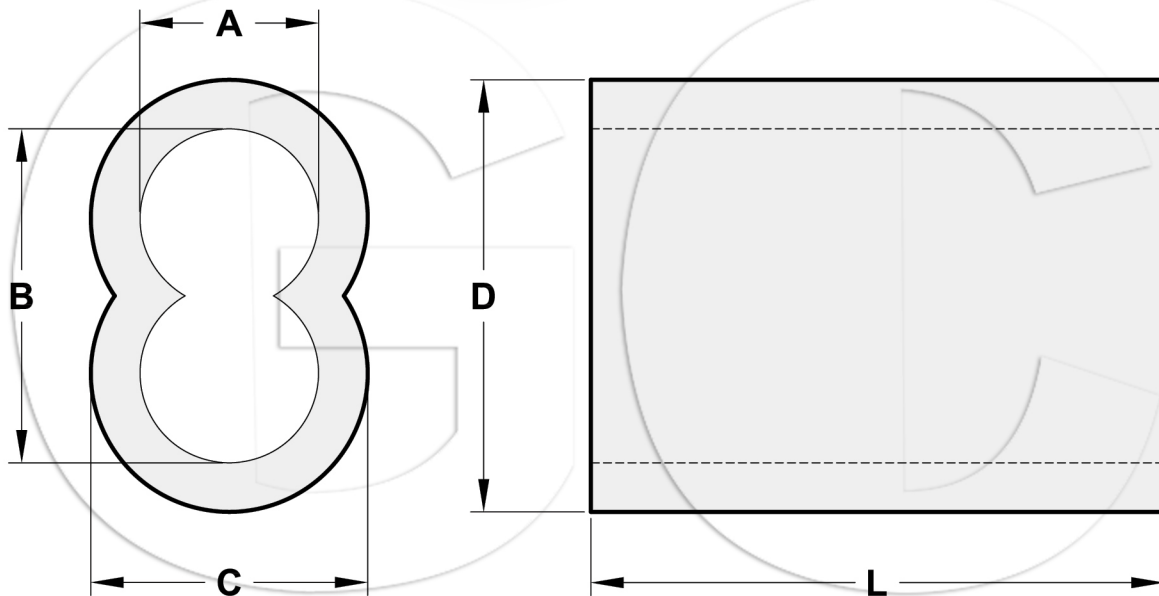

# US TYPE ALUMINIUM HOURGLASS SLEEVES

| Size |       | Weight Per 1000 (kg) | Dimensions |       |       |       |        |       |         |       |         |       |
|------|-------|----------------------|------------|-------|-------|-------|--------|-------|---------|-------|---------|-------|
|      |       |                      | A          |       | B     |       | C      |       | D       |       | L       |       |
| in   | mm    |                      | in         | mm    | in    | mm    | in     | mm    | in      | mm    | in      | mm    |
| 3/64 | 1.19  | 0.276                | 1/16       | 1.58  | 1/8   | 3.18  | 9/64   | 3.6   | 13/64   | 5.2   | 3/8     | 9.53  |
| 1/16 | 1.58  | 0.433                | 5/64       | 1.98  | 5/32  | 3.97  | 11/64  | 4.4   | 1/4     | 6.35  | 3/8     | 9.53  |
| 5/64 | 1.98  | 0.645                | 3/32       | 2.38  | 3/16  | 4.76  | 13/64  | 5.2   | 5/16    | 7.94  | 3/8     | 9.53  |
| 3/32 | 2.38  | 1.45                 | 1/8        | 3.18  | 1/4   | 6.35  | 9/32   | 7.1   | 13/32   | 10.3  | 1/2     | 12.7  |
| 1/8  | 3.18  | 2.70                 | 5/32       | 3.97  | 5/16  | 7.94  | 11/32  | 8.7   | 1/2     | 12.7  | 5/8     | 15.88 |
| 5/32 | 3.97  | 3.67                 | 3/16       | 4.76  | 3/8   | 9.53  | 3/8    | 9.53  | 9/16    | 14.29 | 11/16   | 17.4  |
| 3/16 | 4.76  | 7.18                 | 7/32       | 5.56  | 7/16  | 11.11 | 7/16   | 11.11 | 21/32   | 16.7  | 1       | 25.40 |
| 7/32 | 5.56  | 10.00                | 1/4        | 6.35  | 1/2   | 12.7  | 1/2    | 12.7  | 3/4     | 19.1  | 1 1/16  | 26.9  |
| 1/4  | 6.35  | 11.76                | 9/32       | 7.14  | 9/16  | 14.29 | 17/32  | 13.5  | 13/16   | 20.6  | 1 1/8   | 28.58 |
| 9/32 | 7.14  | 13.62                | 5/16       | 7.94  | 5/8   | 15.88 | 9/16   | 14.29 | 7/8     | 22.2  | 1 3/16  | 30.1  |
| 5/16 | 7.94  | 20.94                | 3/8        | 9.53  | 23/32 | 19.05 | 11/16  | 17.5  | 1 1/32  | 26.2  | 1 1/4   | 31.75 |
| 3/8  | 9.53  | 28.18                | 7/16       | 11.11 | 27/32 | 22.23 | 3/4    | 19.1  | 1 5/32  | 29.4  | 1 7/16  | 36.5  |
| 7/16 | 11.11 | 52.00                | 1/2        | 12.7  | 1     | 25.40 | 15/16  | 23.8  | 1 7/16  | 36.5  | 1 11/16 | 42.8  |
| 1/2  | 12.7  | 80.15                | 9/16       | 14.29 | 1 1/8 | 28.58 | 1 1/16 | 26.9  | 1 5/8   | 41.3  | 2       | 50.8  |
| 9/16 | 14.29 | 99.88                | 5/8        | 15.88 | 1 1/4 | 31.75 | 1 1/8  | 28.58 | 1 3/4   | 44.5  | 2 1/8   | 53.9  |
| 5/8  | 15.88 | 139.78               | 11/16      | 17.46 | 1 3/8 | 34.93 | 1 1/4  | 31.75 | 1 15/16 | 49.2  | 2 1/2   | 63.5  |