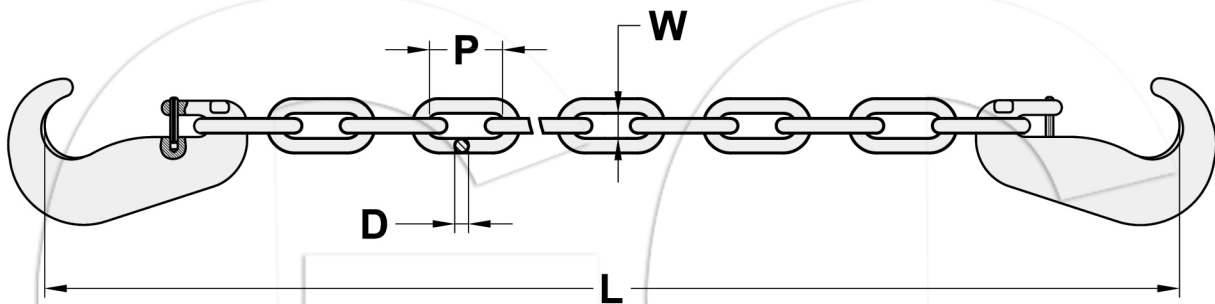

CONTAINER LASHING CHAIN

Lashing chain with single C HOOK

Lashing chain with C HOOK / C HOOK

Lashing chain with C HOOK / EL FOOT

Lashing chain with C HOOK / EL FOOT

DIA (mm)	P (mm)	W (mm)	B.L. (kn)	Weight/m (kg)
13	80	22	200	3
11	65	20	150	2.2
9	56	15	100	1.6