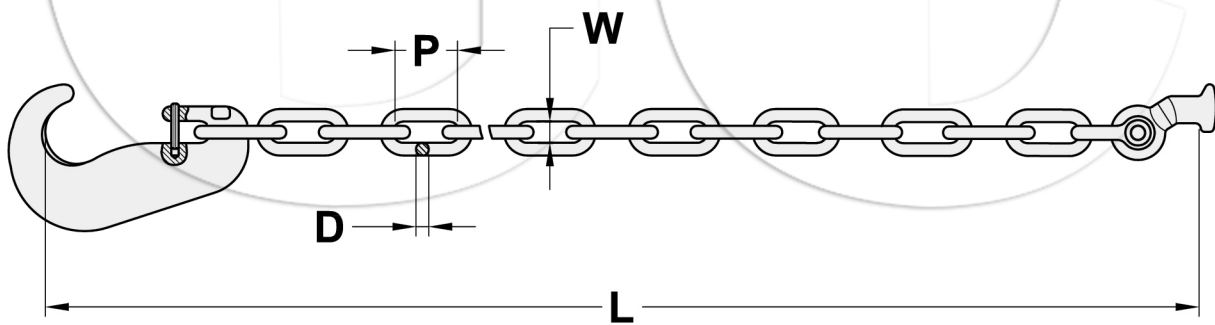

CONTAINER LASHING CHAIN

Lashing chain with single C HOOK

Lashing chain with C HOOK / C HOOK

Lashing chain with C HOOK / EL FOOT

Lashing chain with C HOOK / EL FOOT

DIA (mm)	P (mm)	W (mm)	B.L. (kn)	Weight/m (kg)
13	80	22	200	3
11	65	20	150	2.2
9	56	15	100	1.6