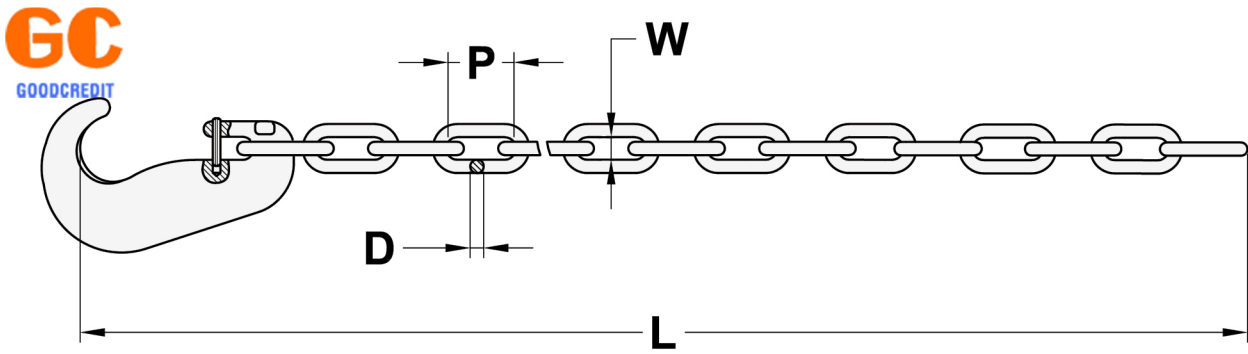

CONTAINER LASHING CHAIN

Lashing chain with single C HOOK

Lashing chain with C HOOK / C HOOK

Lashing chain with C HOOK / EL FOOT

Lashing chain with C HOOK / EL FOOT

DIA (mm)	P (mm)	W (mm)	B.L. (kn)	Weight/m (kg)
13	80	22	200	3
11	65	20	150	2.2
9	56	15	100	1.6