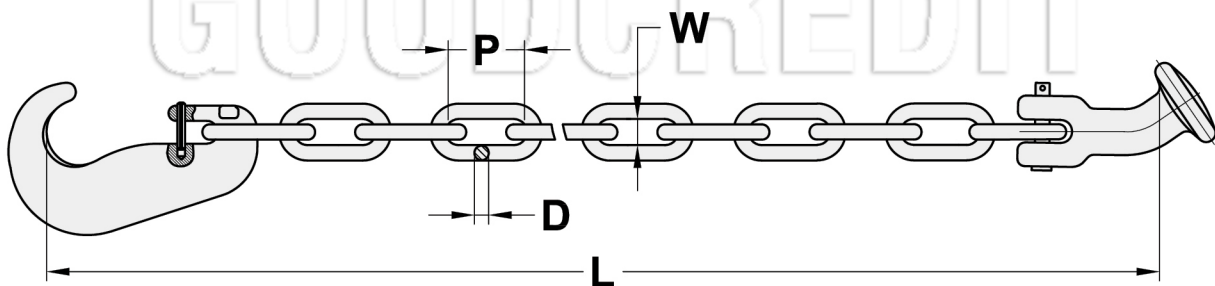

CONTAINER LASHING CHAIN

Lashing chain with single C HOOK

Lashing chain with C HOOK / C HOOK

Lashing chain with C HOOK / EL FOOT

Lashing chain with C HOOK / EL FOOT

DIA (mm)	P (mm)	W (mm)	B.L. (kn)	Weight/m (kg)
13	80	22	200	3
11	65	20	150	2.2
9	56	15	100	1.6